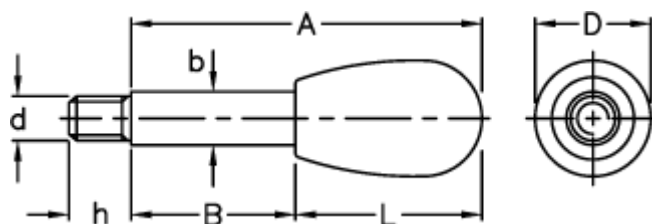

Data Sheet

Article number: 2304004103

Description: E+G Lever arm
BL.368/12x142

Measures

A = 142

b = 12

B = 100

D = 26

d 6g = M10

h = 14

L = 42